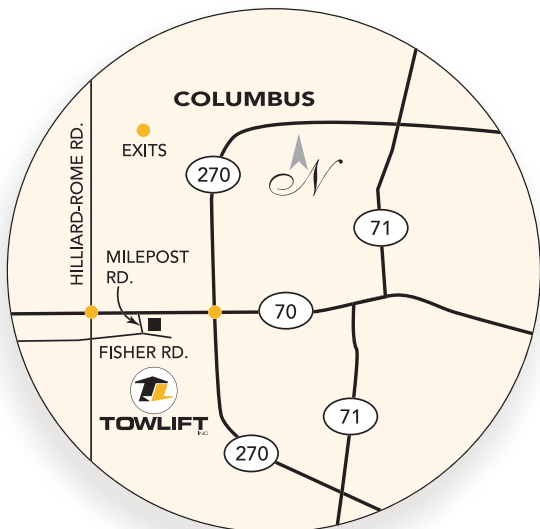

- Classes held year round:
  - Operator Safety
  - OSHA required 3-year re-certification
  - Trainer qualification
  - We can also train at your facility
- Visit www.towlift.com for course descriptions, schedules and registration information.