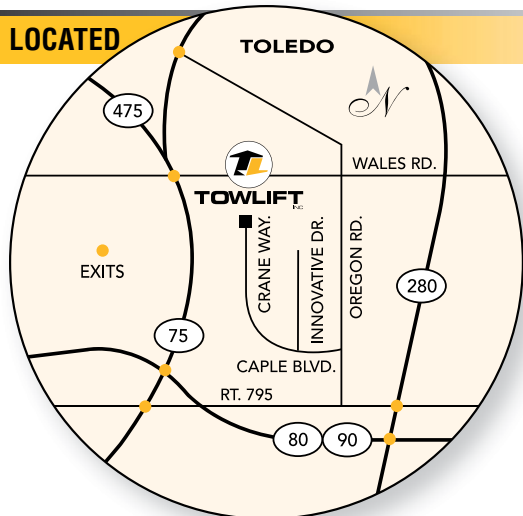

ECONOMIC LIFE CYCLE

FLEET MANAGEMENT

Towlift helps customers manage their fleet for optimum efficiency.

- Certified, Toledo-based Fleet Managers develop a long-term strategy that focuses on immediate cost savings.
- On-going fleet data on cost per hour, utilization and equipment specifications.

LOCATED

Other Towlift Locations:
Cleveland
Clyde
Columbus
Mentor

TOWLIFT
INC

It's the dealer that makes the difference!

2860 Crane Way Phone: 419.666.1333
Northwood, Ohio 43619 Fax: 419.666.3608
800.456.5438