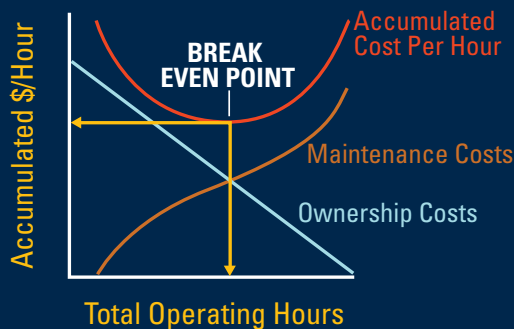

ECONOMIC LIFE CYCLE

FLEET MANAGEMENT

Towlift helps customers manage their fleet for optimum efficiency.

- Certified, Toledo-based Fleet Managers develop a long-term strategy that focuses on immediate cost savings.
- On-going fleet data on cost per hour, utilization and equipment specifications.