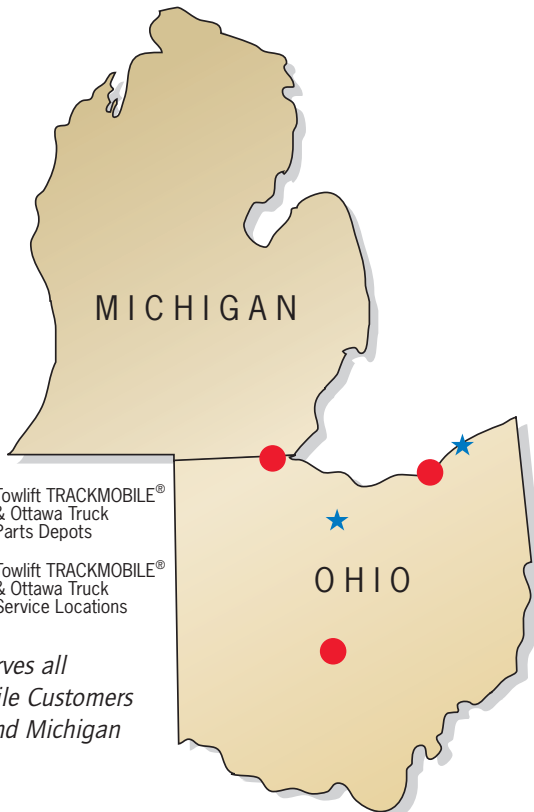

● OPERATOR TRAINING

Towlift offers operator training on TRACKMOBILE® railcar movers and Ottawa Trucks at your location.