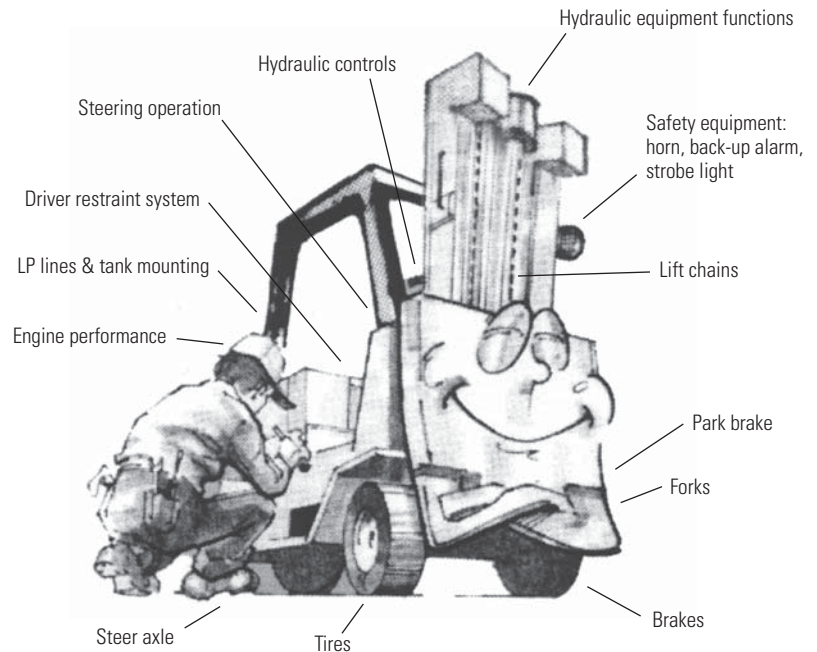

TOWLIFT PARTS

Nobody beats Towlift's parts availability!

- ▶ Our large inventory gives you same day availability on most parts
- ▶ Tires and tire pressing
- ▶ We drive every night to factory parts depots for next day availability on parts that must be ordered
- ▶ Quality OEM parts and Promatch parts that fit all makes and models of trucks

Parts Fast, Parts Free Guarantee
on Cat® Lift Truck and Promatch Parts.

TRIM

**TOWLIFT
REGULAR
INSPECTION
MAINTENANCE**

A quality planned maintenance program, available for all make and model forklifts.

MUCH MORE THAN AN OIL CHANGE!