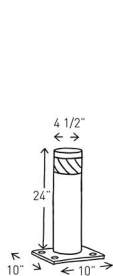

Cogan Bollards

① BOLLARDS

STANDARD DIMENSIONS

Qty	☐	24" H (4 1/2" diameter)	Code#	B24
	☐	36" H (4 1/2" diameter)		B36
	☐	42" H (4 1/2" diameter)		B42
	☐	42" H (6" oversized diameter)		B642
	☐	Floor anchor $\varnothing 5/8" \times 4 1/2"$		GFA1

② FINISH (POWDER COATED)

☐ Standard security yellow

[For security purpose, bollards are only available in security yellow]

B24