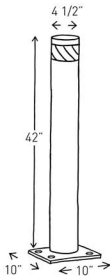

### STANDARD DIMENSIONS

Qty	<input type="checkbox"/>	24" H (4 1/2" diameter)	Code#	B24
	<input type="checkbox"/>	36" H (4 1/2" diameter)		B36
	<input type="checkbox"/>	42" H (4 1/2" diameter)		B42
	<input type="checkbox"/>	42" H (6" oversized diameter)		B642
	<input type="checkbox"/>	Floor anchor $\varnothing 5/8" \times 4 1/2"$		GFA1

## ② FINISH (POWDER COATED)

Standard security yellow 

[For security purpose, bollards are only available in security yellow]

B24

B36

B42

B642

FAX: 1.800.633.3004