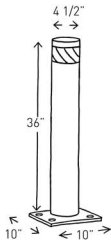

Cogan Bollards

① BOLLARDS

STANDARD DIMENSIONS

Qty	☐	24" H (4 1/2" diameter)	Code#	B24
	☐	36" H (4 1/2" diameter)		B36
	☐	42" H (4 1/2" diameter)		B42
	☐	42" H (6" oversized diameter)		B642
	☐	Floor anchor $\varnothing 5/8" \times 4 1/2"$		GFA1

② FINISH (POWDER COATED)

☐ Standard security yellow

[For security purpose, bollards are only available in security yellow]

B36

FAX: 1.800.633.3004

cogan.com