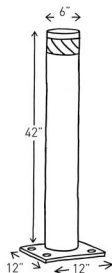

### STANDARD DIMENSIONS

Qty	<input type="checkbox"/>	24" H (4 1/2" diameter)	Code#	B24
	<input type="checkbox"/>	36" H (4 1/2" diameter)		B36
	<input type="checkbox"/>	42" H (4 1/2" diameter)		B42
	<input type="checkbox"/>	42" H (6" oversized diameter)		B642
	<input type="checkbox"/>	Floor anchor $\varnothing 5/8" \times 4 1/2"$		GFA1

## ② FINISH (POWDER COATED)

Standard security yellow 

[For security purpose, bollards are only available in security yellow]

B24

B36

B42

B642

FAX: 1.800.633.3004